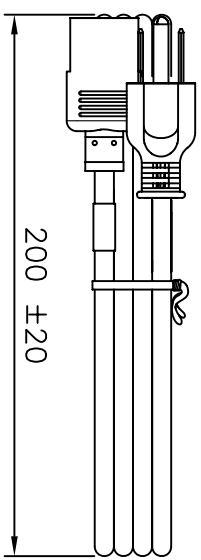

VOLEX RESERVES THE RIGHT TO ALTER NON-CRITICAL DIMENSIONS WITHOUT NOTICE.

PACKAGING: FOLD & TIE

- NOTES:
- 1) CORDAGE: 18/3 SJT, 105°C, BLACK
 - 2) APPROVALS:
 - 3) RATING: 10 AMP/125 VOLTS
 - 4) FLAME RATING: FT2
 - 5) PACKAGING: 80 PIECES/CARTON
 - 6) ALL DIMENSIONS IN MILLIMETERS.

REV	DESCRIPTION	DATE
3	REVISED TO SHOW CHINA MANUFACTURED CORD	11/26/07
2	FORMAT UPDATE	08/18/04
1	C.U.D - NEW RELEASE	06/10/04

SCALE:	ECD:	ITEM DESCRIPTION
NOT TO SCALE	N/A	CORDESET-NORTH AMERICAN DETACHABLE POWER SUPPLY CORD (67")

TOLERANCE SPECIFIED	APPROVED	DRAWN BY	DATE:
.XXX ± .005	CR	ARK	06/10/04
.XX ± .02			
.X ± .03			
FRACT. ± 1/32			
ANGULAR ± 1/2°			

Voilex

CUD

FORM IN71-07 REVA

Proprietary Notice:
This document is the property of Voilex Incorporated. The information contained herein is not to be disclosed to anyone without the express written consent of Voilex Inc.

MATERIAL:
PLUG: PVC, BLACK
JACKET: PVC, BLACK
Rohs/Prop 65 Compliant

FINISH:
JACKET: SMOOTH

Indianapolis, IN
 Conover, N.C.
 Freemont, CA
 Aguascalientes, MX
 Tijuana, Mexico
 Hermosillo, MX
 Clinton, AR
 Kanata, Canada